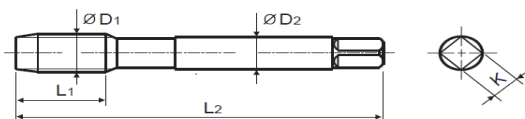

Jogo de 2 Machos HSS Metrico Fino

HSS

DIN
2181

6H

YG1 MF T7309

M	Passo	Codigo	L 1	L 2	D2	K	Preço
M22	× 2	T7309759	22	80	18	14.5	59.24 €
M22	× 1	T7309779	18	80	18	14.5	59.24 €
M22	× 1.5	T7309769	22	80	18	14.5	53.86 €
M24	× 2	T7309799	22	90	18	14.5	67.98 €
M24	× 1.5	T7309809	22	90	18	14.5	64.77 €
M24	× 1	T7309819	18	90	18	14.5	71.25 €
M25	× 1.5	T7309839	22	90	18	14.5	63.14 €
M25	× 1	T7309849	18	90	18	14.5	69.42 €
M26	× 1.5	T7309859	22	90	18	14.5	64.77 €
M26	× 1	T7309N59	18	90	18	14.5	71.27 €
M27	× 2	T7309879	22	90	20	16	89.25 €
M27	× 1.5	T7309889	22	90	20	16	88.85 €
M27	× 1	T7309899	18	90	20	16	98.14 €
M28	× 2	T7309909	22	90	20	16	93.17 €
M28	× 1.5	T7309919	22	90	20	16	81.85 €
M30	× 2	T7309969	22	90	22	18	102.07 €
M30	× 1.5	T7309979	22	90	22	18	92.23 €
M30	× 1	T7309989	18	90	22	18	104.38 €

Jogo de 3 Machos HSS UNC

YG1 UNC T7363

D	Passo	Codigo	L 1	L 2	D2	K	Preço
#2	56 UNC	T7363089	9	36	2.8	2.1	28.40 €
#3	48 UNC	T7363129	10	40	2.8	2.1	24.12 €
#4	40 UNC	T7363169	10	42	3.5	2.7	16.09 €
#5	40 UNC	T7363209	10	42	3.5	2.7	12.54 €
#6	32 UNC	T7363249	11	45	4	3	12.54 €
#8	32 UNC	T7363289	12	48	4.5	3.4	12.54 €
#10	24 UNC	T7363329	14	52	6	4.9	12.17 €
#12	24 UNC	T7363369	16	56	6	4.9	17.58 €
1/4"	20 UNC	T7363409	16	56	6	4.9	11.91 €
5/16"	18 UNC	T7363449	20	63	6	4.9	16.76 €
3/8"	16 UNC	T7363489	22	70	7	5.5	19.72 €
7/16"	14 UNC	T7363529	22	70	8	6.2	25.80 €
1/2"	13 UNC	T7363569	25	80	9	7	30.39 €
9/16"	12 UNC	T7363609	26	80	11	9	43.68 €
5/8"	11 UNC	T7363649	27	90	12	9	42.93 €
3/4"	10 UNC	T7363709	32	105	14	11	60.87 €
7/8"	9 UNC	T7363749	32	110	18	14.5	114.67 €
1"	8 UNC	T7363789	36	110	20	16	166.34 €