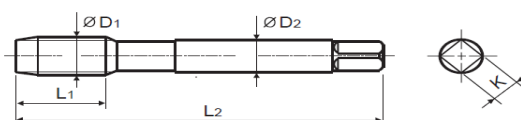

Jogo de 3 Machos HSS UNC

YG1 UNC T7363

<i>D</i>	<i>Passo</i>	<i>Codigo</i>	<i>L 1</i>	<i>L 2</i>	<i>D2</i>	<i>K</i>	<i>Preço</i>
1 * 1/8" -	7 UNC	T7363829	40	125	22	18	221.19 €
1 * 1/4" -	7 UNC	T7363869	40	125	22	18	266.76 €
1 * 3/8" -	6 UNC	T7363909	50	150	28	22	374.99 €
1 * 1/2" -	6 UNC	T7363949	50	150	32	24	434.66 €
1 * 3/4" -	5 UNC	T7363B89	58	160	36	29	596.14 €
2" -	4 ½	T7363D29	65	180	40	32	795.80 €